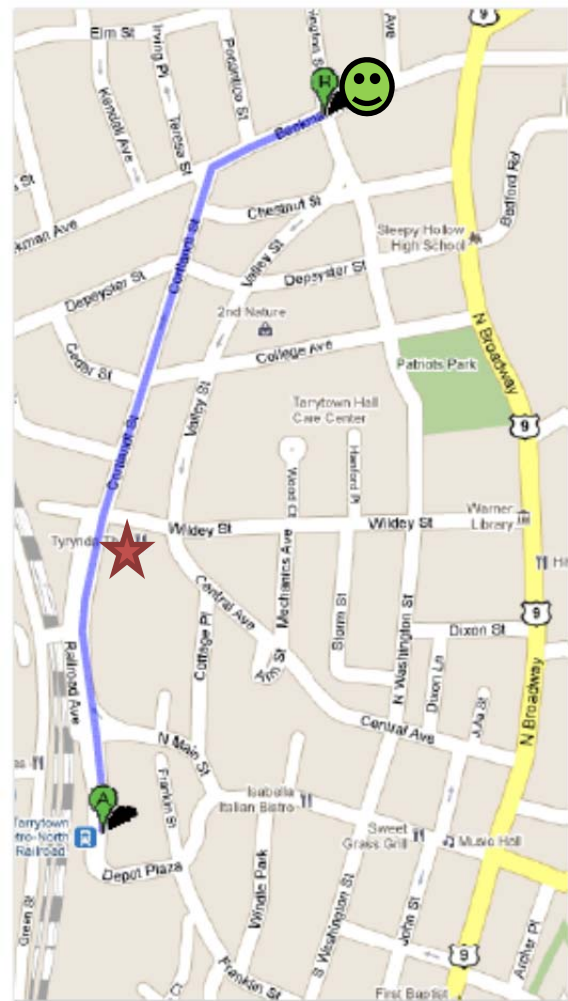

Sleepy Hollow 2011 10K

Saturday, October 22, 2011

DIRECTIONS

Tarrytown Metro-North Trainstation
to
Race Start

Total Distance is about 0.6 miles

- Arrive at Tarrytown Metro-North Railroad
- Exit train and head North (left) on Depot Plaza toward McDonald's/Walgreens
  - ⇒ Denoted by the
- Depot Plaza turns into Cortlandt St, continue North on Cortlandt St
- Cortlandt St ends at Beekman Ave, take a right (East) on Beekman Ave
- Continue on Beekman Ave to the start line

⇒ Denoted by the

RivertownRunners

An organization committed to developing community running events for members and other runners with the purpose of raising money to benefit local charities and putting the 'fun' back in the run.